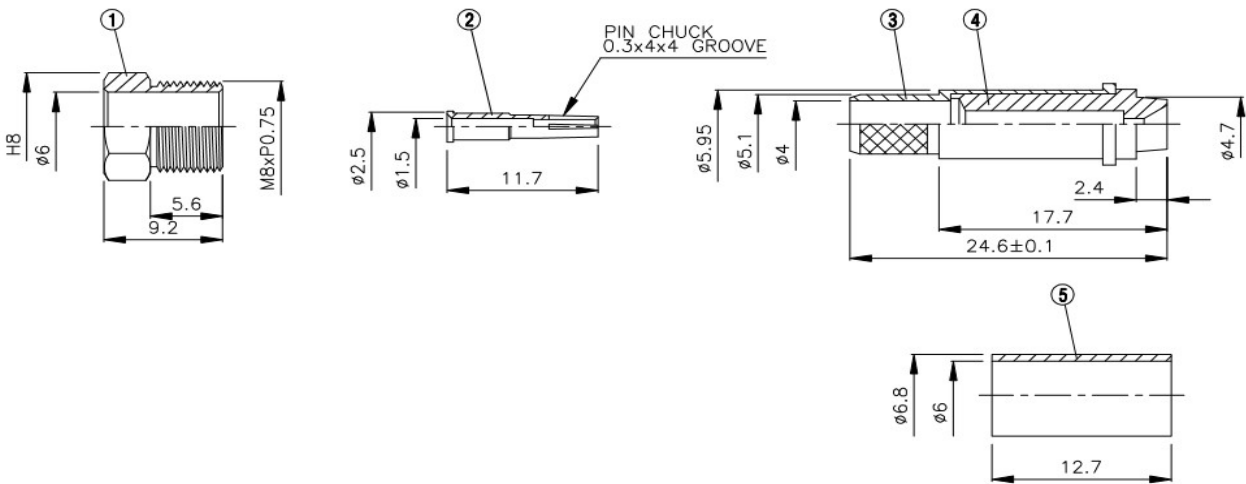

NI - 118

FME Stecker female crimp / Super-Low-Loss

NO	DESCRIPTION	MATERIAL	Q' TY	FINISH
1	NUT	BRASS	1	NICKEL
2	PIN	BRASS	1	GOLD
3	BODY	BRASS	1	NICKEL
4	INSULATION	DELTRIN	1	DELTRIN
5	RING	BRASS	1	NICKEL